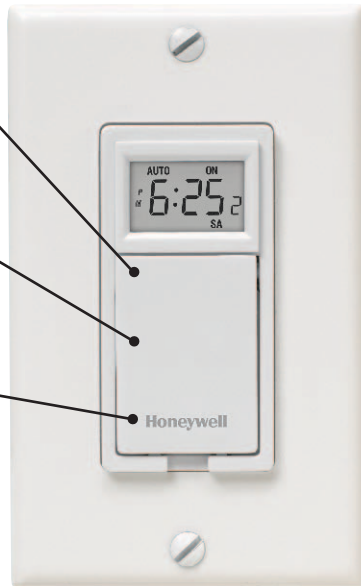

# EconoSwitch™ Programmable Wall Switches

EASILY INSTALL CONVENIENCE, SAFETY AND SAVINGS WITH STYLE

**Hidden buttons** – Flap door hides programming buttons and acts as an On/Off switch when pressed.

**Complete offering** – From single pole to three-way installations, lighting, fan, pumps and motors.

**# 1 Choice of Homeowners** – Honeywell is the leading brand in temperature control.

**Color Options** – Available in White (featured) or Light Almond (shown below).

PLS530 / PLS730 Series

PLS550 / PLS750 Series

**Large backlit screen** – Large screen with option to use backlight as a nightlight with lower intensity.

**3-Button easy-to-use interface** – For operation and programming.

**Random mode** – Simulates presence during absence for improved security.