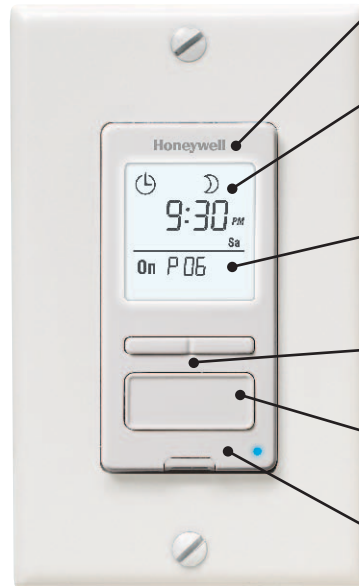

# EconoSwitch™ Programmable Wall Switches

EASILY INSTALL CONVENIENCE, SAFETY AND SAVINGS WITH STYLE

**Hidden buttons** – Flap door hides programming buttons and acts as an On/Off switch when pressed.

**Complete offering** – From single pole to three-way installations, lighting, fan, pumps and motors.

**# 1 Choice of Homeowners** – Honeywell is the leading brand in temperature control.

**Color Options** – Available in White (featured) or Light Almond (shown below).

PLS530 / PLS730 Series

PLS550 / PLS750 Series

**Large backlit screen** – Large screen with option to use backlight as a nightlight with lower intensity.

**3-Button easy-to-use interface** – For operation and programming.

**Random mode** – Simulates presence during absence for improved security.